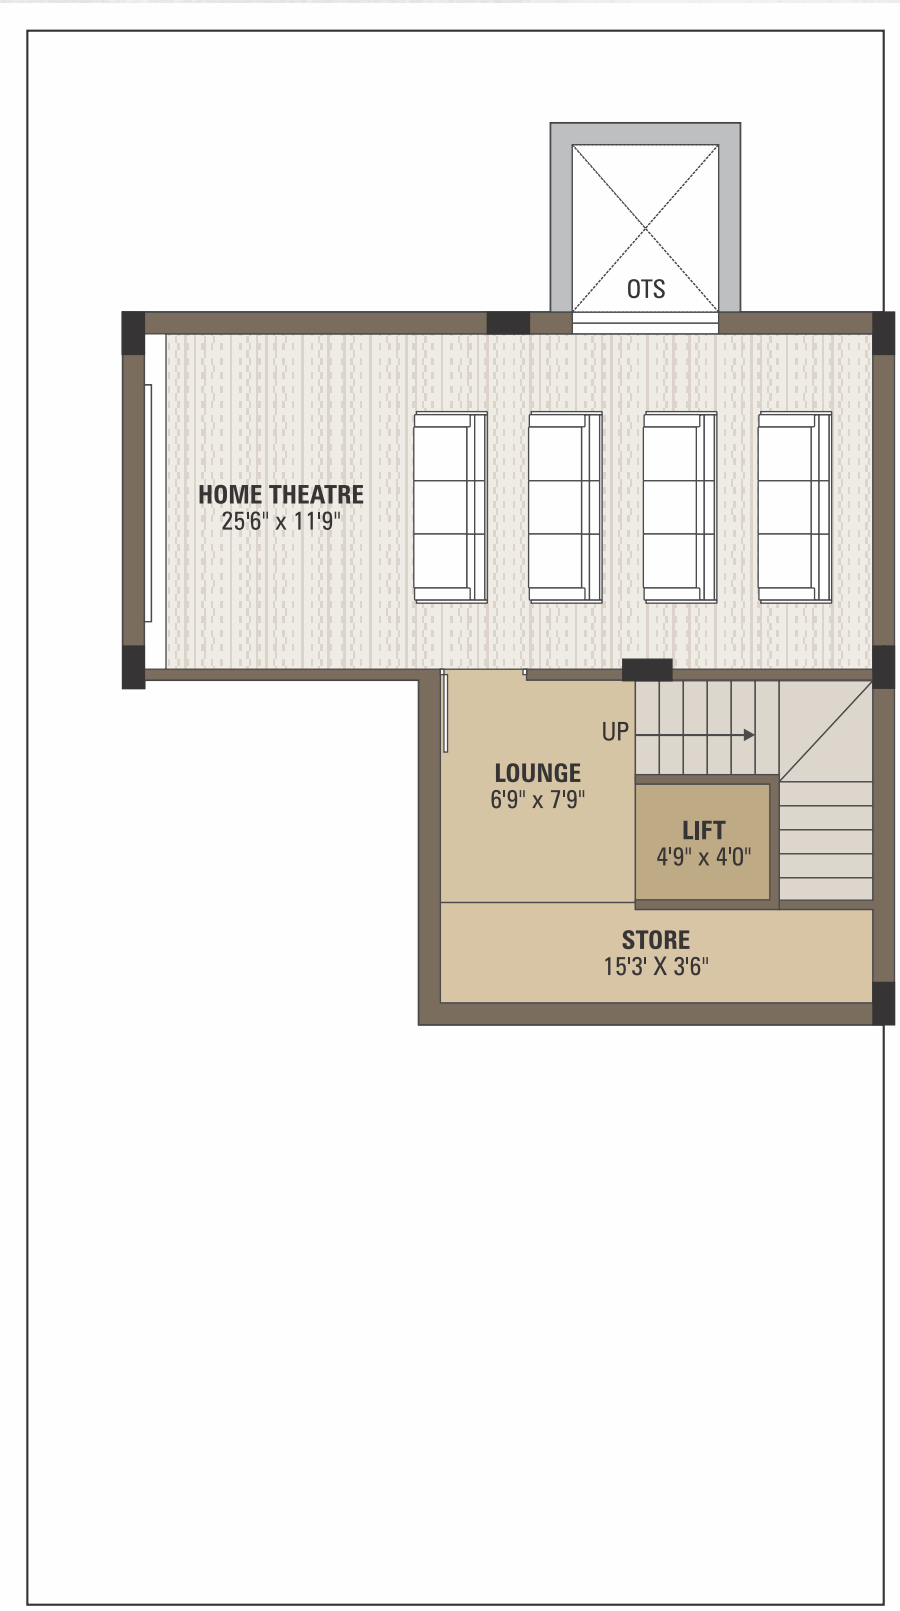

VEDANT ROYAL
BUNGALOWS

LAYOUT PLAN

12.00 M.T. ROAD

30.00 M.T. ROAD

UNIT PLAN

BUNG. NO.: 2 TO 15, 18 TO 27

VEDANT ROYAL
BUNGALOWS

BASEMENT FLOOR PLAN

GROUND FLOOR PLAN

FIRST FLOOR PLAN

SECOND FLOOR PLAN

UNIT PLAN

BUNG. NO. : 1, 16, 17, 28

VEDANT ROYAL
BUNGALOWS

BASEMENT FLOOR PLAN

GROUND FLOOR PLAN