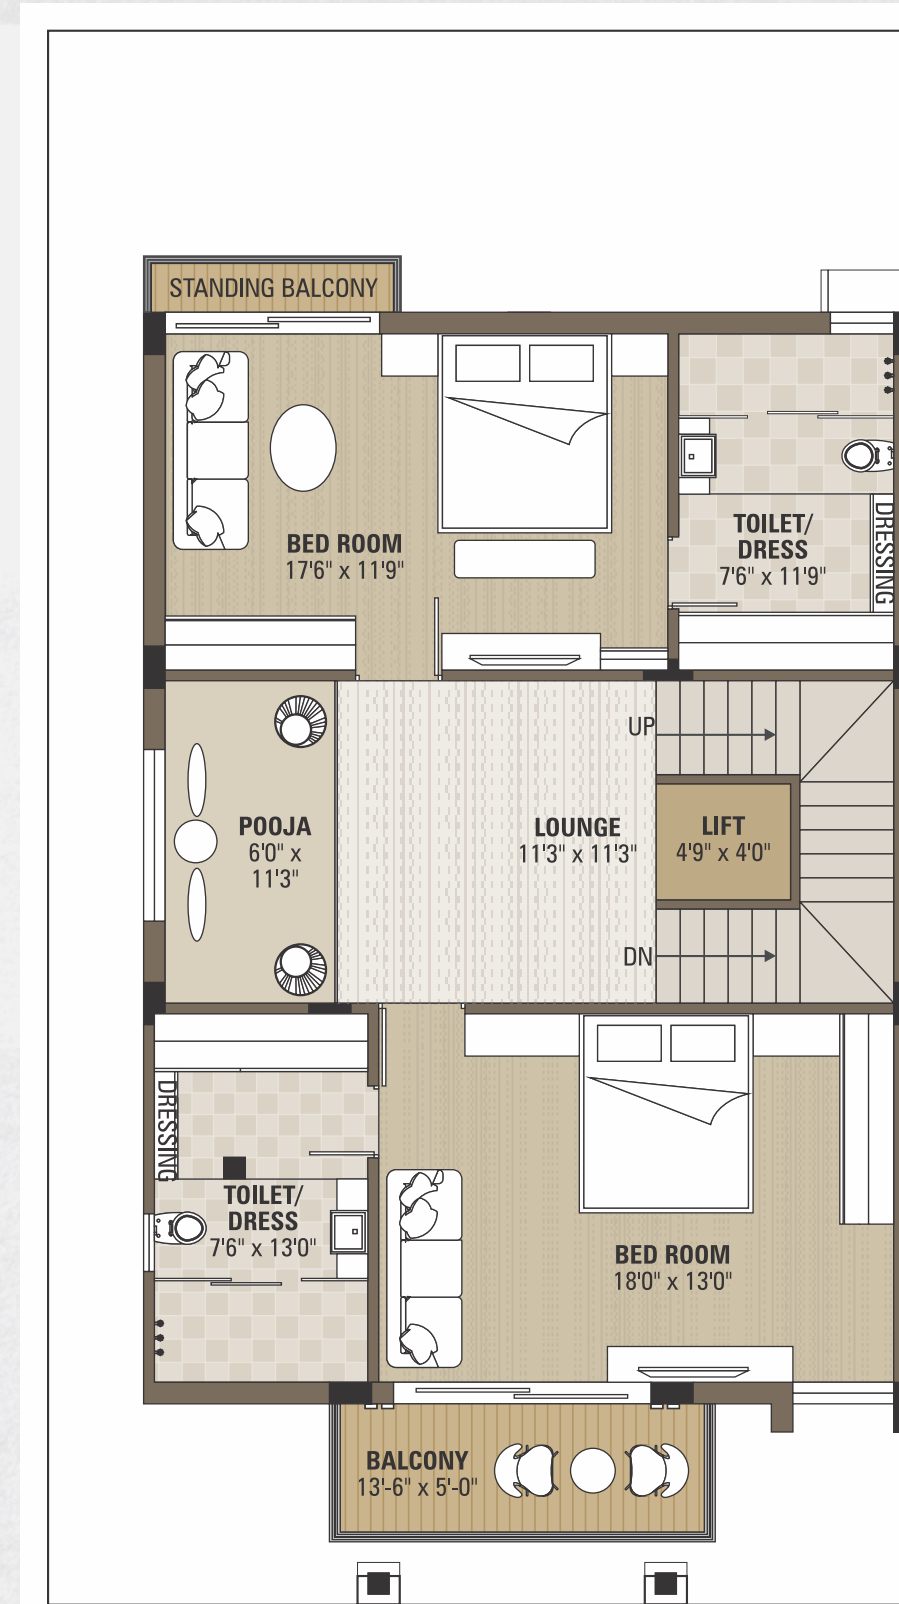

VEDANT ROYAL
BUNGALOWS

LAYOUT PLAN

12.00 M.T. ROAD

30.00 M.T. ROAD

UNIT PLAN

BUNG. NO.: 2 TO 15, 18 TO 27

VEDANT ROYAL
BUNGALOWS

BASEMENT FLOOR PLAN

GROUND FLOOR PLAN

FIRST FLOOR PLAN

SECOND FLOOR PLAN

UNIT PLAN

BUNG. NO. : 1, 16, 17, 28

VEDANT ROYAL
BUNGALOWS

BASEMENT FLOOR PLAN

GROUND FLOOR PLAN