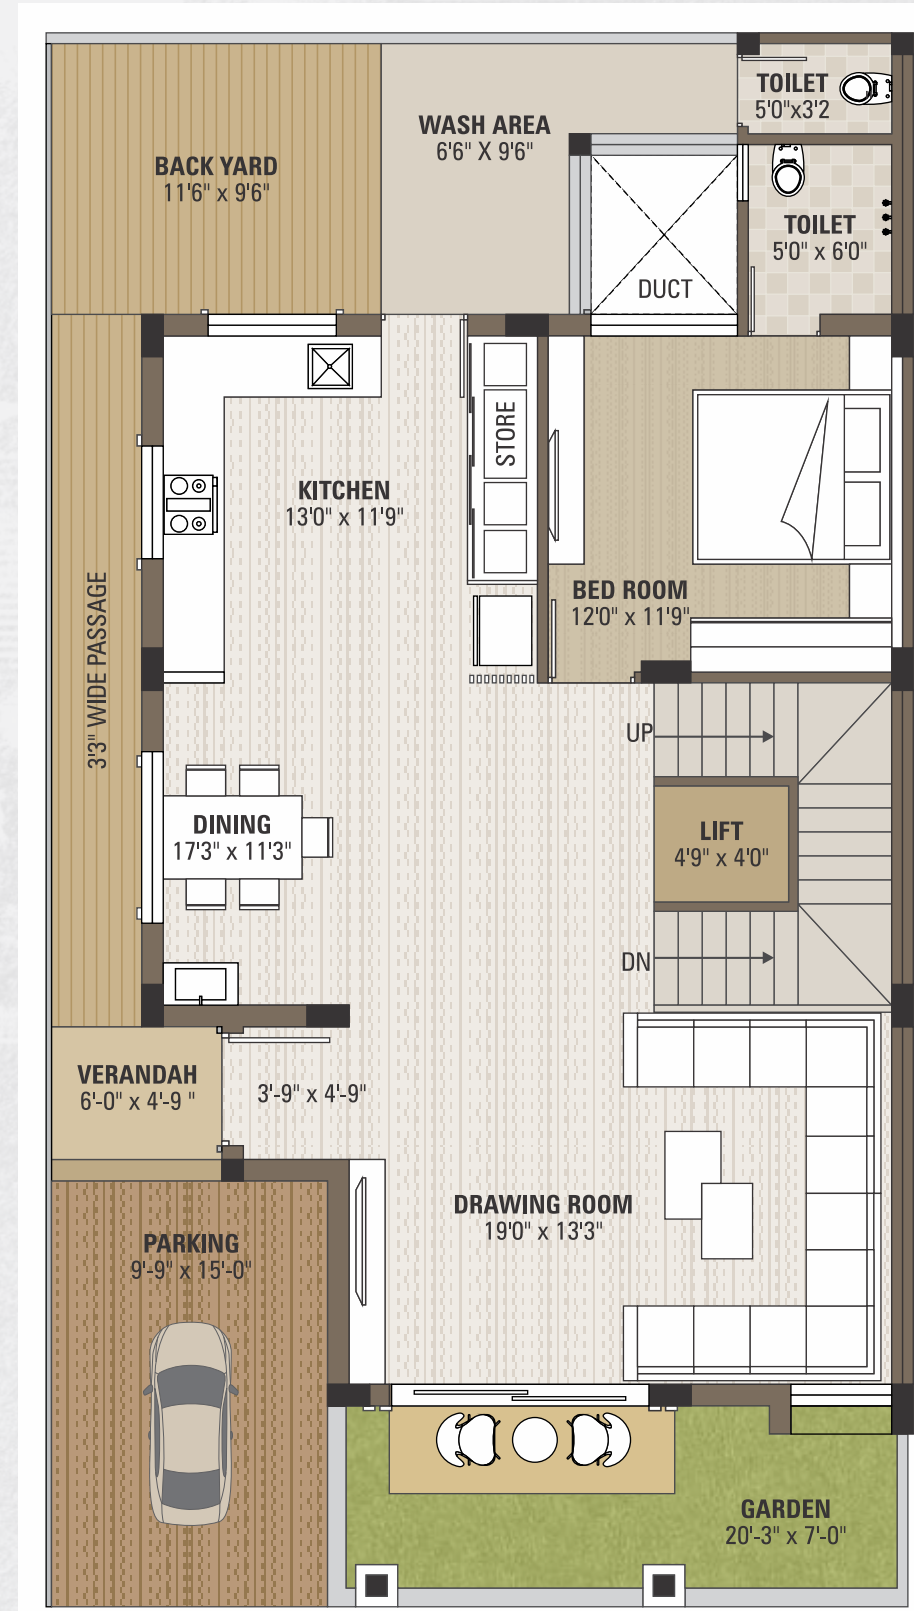

VEDANT ROYAL
BUNGALOWS

LAYOUT PLAN

12.00 M.T. ROAD

30.00 M.T. ROAD

UNIT PLAN

BUNG. NO.: 2 TO 15, 18 TO 27

VEDANT ROYAL
BUNGALOWS

BASEMENT FLOOR PLAN

GROUND FLOOR PLAN

FIRST FLOOR PLAN

SECOND FLOOR PLAN

UNIT PLAN

BUNG. NO. : 1, 16, 17, 28

VEDANT ROYAL
BUNGALOWS

BASEMENT FLOOR PLAN

GROUND FLOOR PLAN