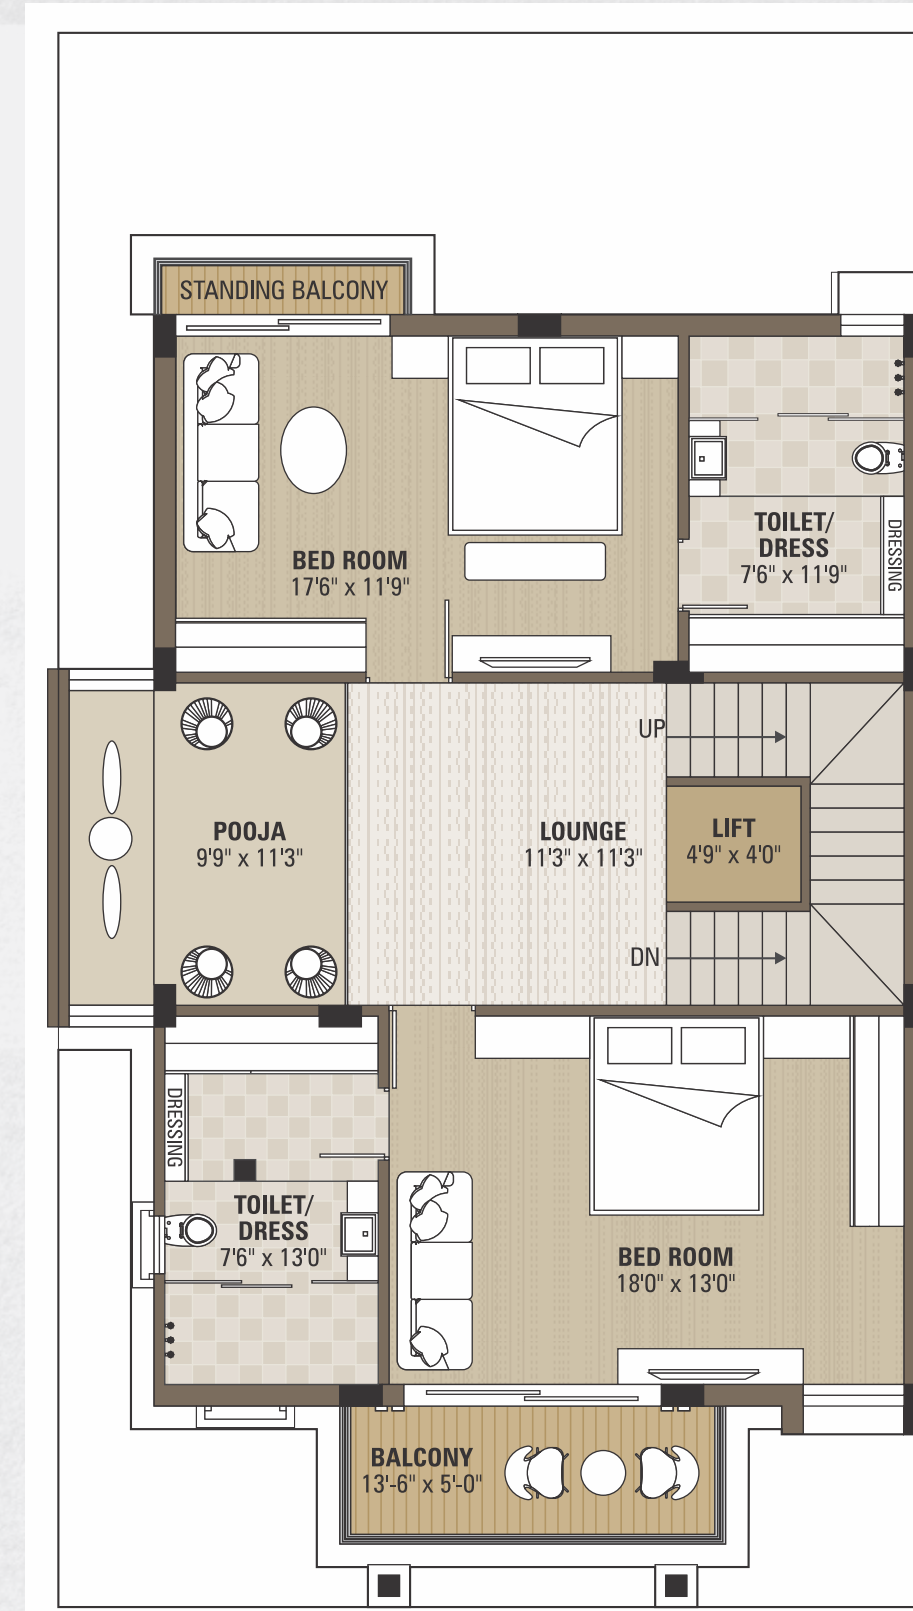

VEDANT ROYAL
BUNGALOWS

LAYOUT PLAN

12.00 M.T. ROAD

30.00 M.T. ROAD

UNIT PLAN

BUNG. NO.: 2 TO 15, 18 TO 27

VEDANT ROYAL
BUNGALOWS

BASEMENT FLOOR PLAN

GROUND FLOOR PLAN

FIRST FLOOR PLAN

SECOND FLOOR PLAN

UNIT PLAN

BUNG. NO. : 1, 16, 17, 28

VEDANT ROYAL
BUNGALOWS

BASEMENT FLOOR PLAN

GROUND FLOOR PLAN