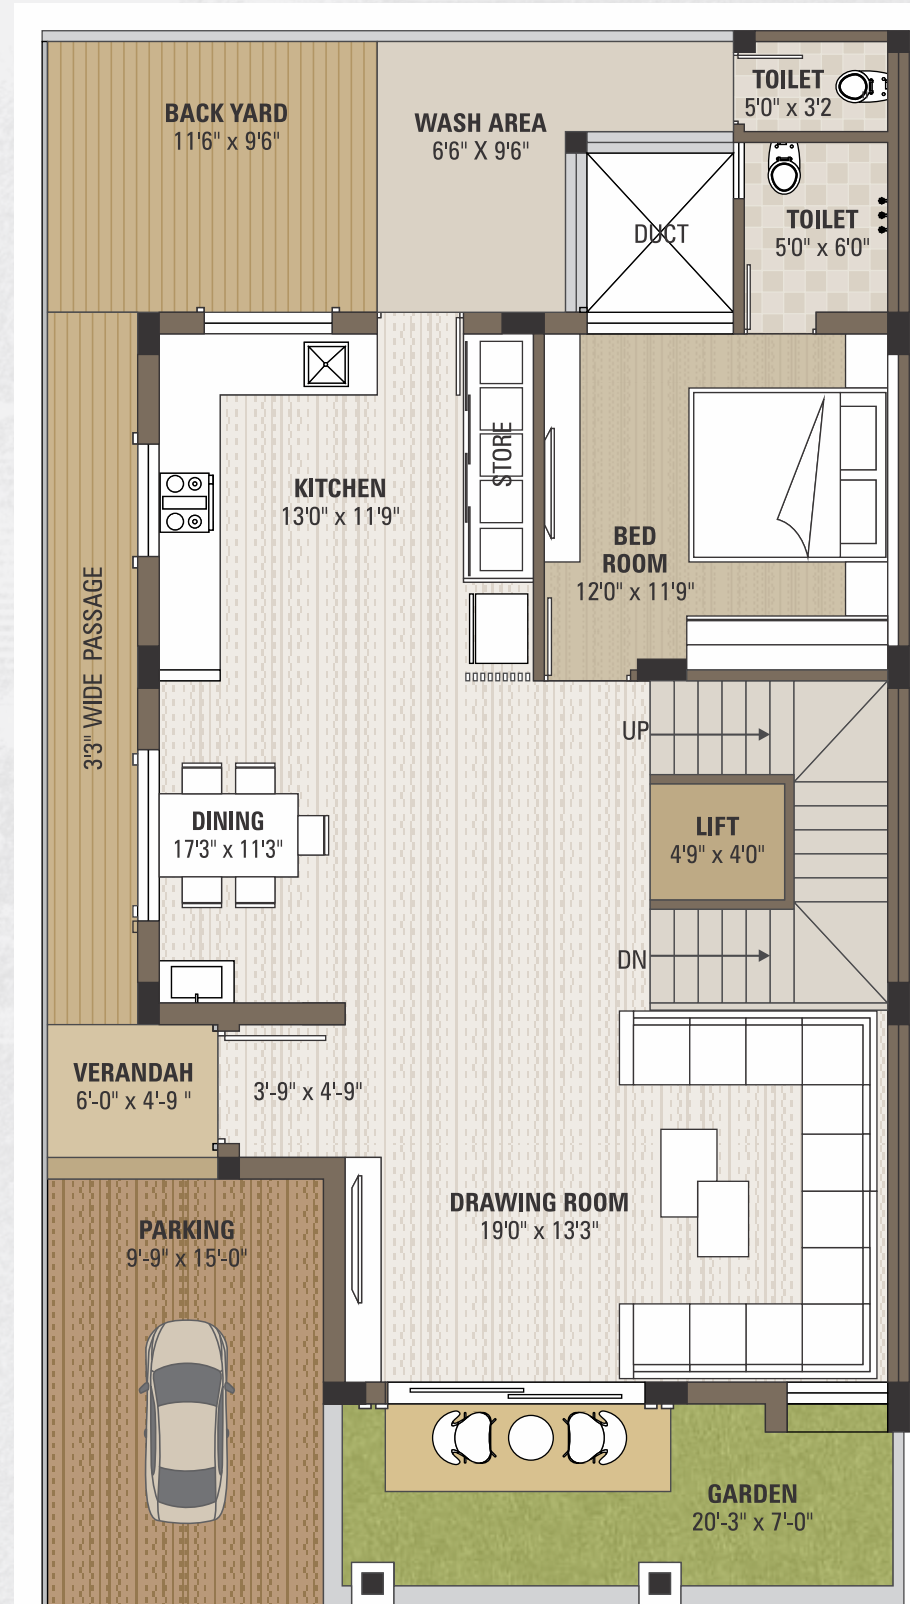

VEDANT ROYAL
BUNGALOWS

LAYOUT PLAN

12.00 M.T. ROAD

30.00 M.T. ROAD

UNIT PLAN

BUNG. NO.: 2 TO 15, 18 TO 27

VEDANT ROYAL
BUNGALOWS

BASEMENT FLOOR PLAN

GROUND FLOOR PLAN

FIRST FLOOR PLAN

SECOND FLOOR PLAN

UNIT PLAN

BUNG. NO. : 1, 16, 17, 28

VEDANT ROYAL
BUNGALOWS

BASEMENT FLOOR PLAN

GROUND FLOOR PLAN

FIRST FLOOR PLAN

SECOND FLOOR PLAN

COME & EXPERIENCE A BLISSFUL UNIVERSE

A piece of universe you would feel proud
to call your home surrounded by
lush green landscape garden.

VEDANT ROYAL
BUNGALOWS

VEDANT ROYAL
BUNGALOWS